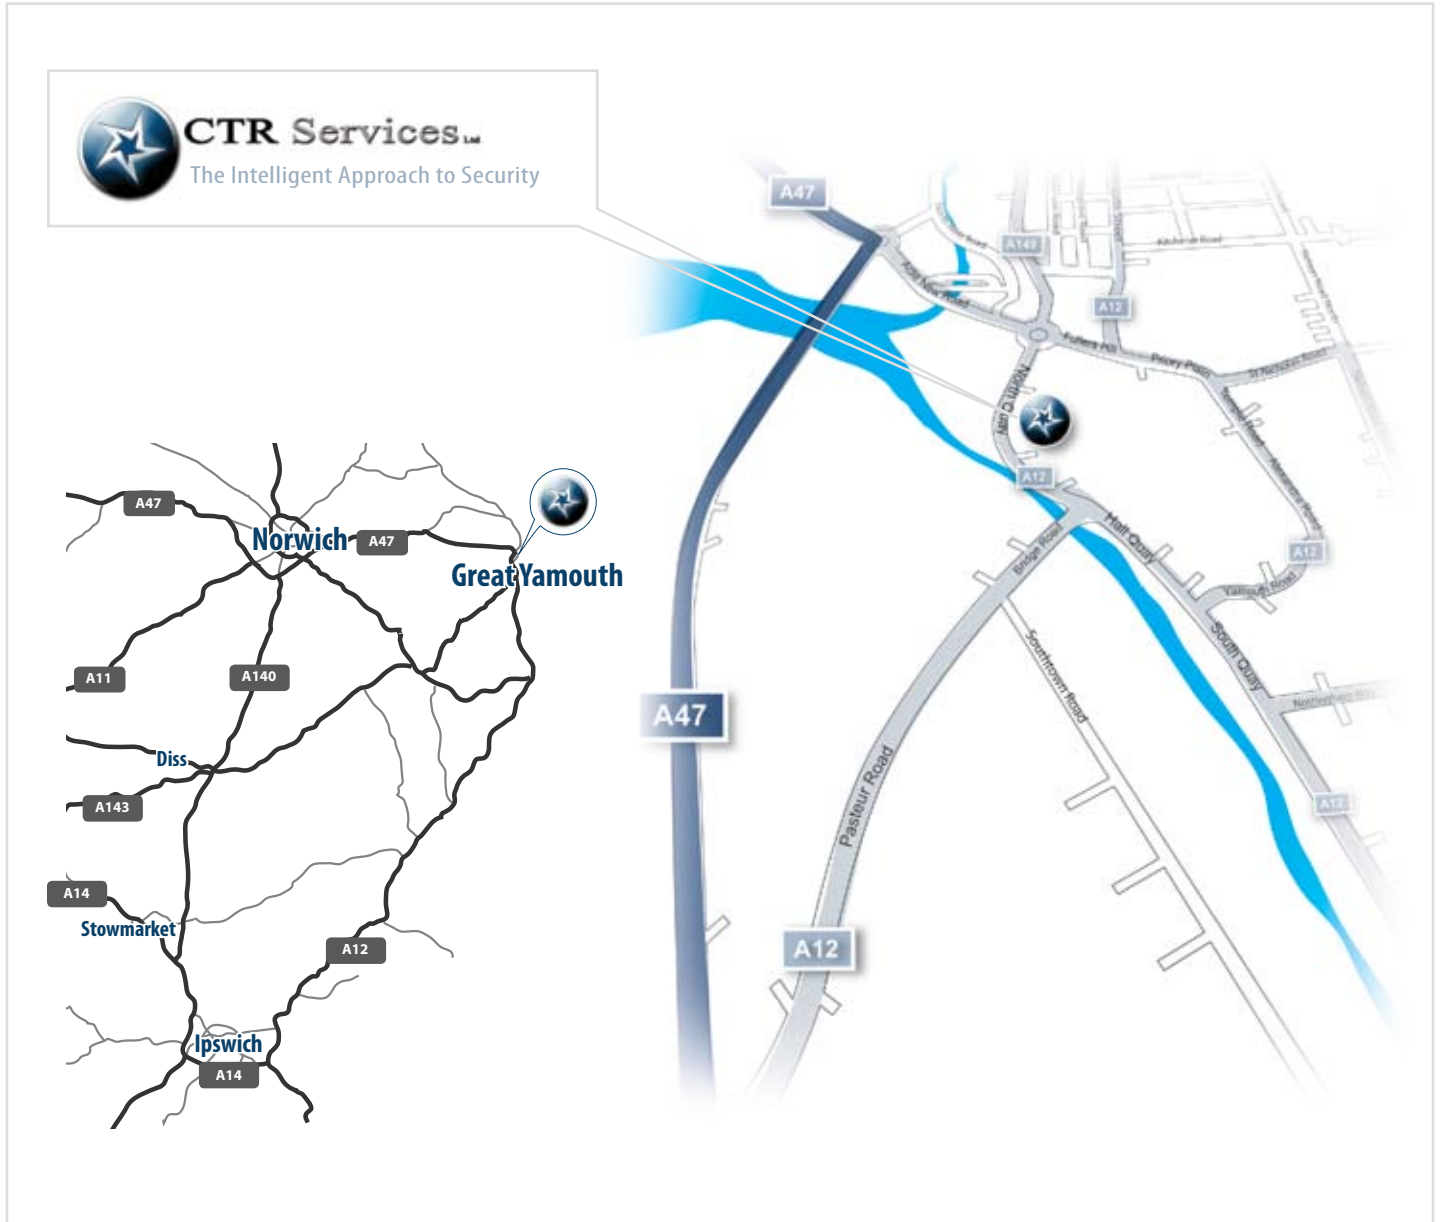

CTR Services Ltd

The Intelligent Approach to Security

Address : Security House 36 North Quay Great Yarmouth Norfolk NR30 1JE

Phone : +44 (0) 1493 888 356 www.ctrservices.co.uk Email : admin@ctrservices.co.uk

CTR Services office directions

By Road

Great Yarmouth can be reached via the A47, A143 and A12

By Rail

Great Yarmouth railway station is 2 minutes walk from Security House.

Trains run to and from Norwich. *Additional services are available.*

For further information contact National Rail Enquiries on 08457 484950

By Air

Norwich International Airport is **22 miles away**. Domestic flights are available from Edinburgh, Manchester and Dublin. For further information please visit www.norwichairport.co.uk